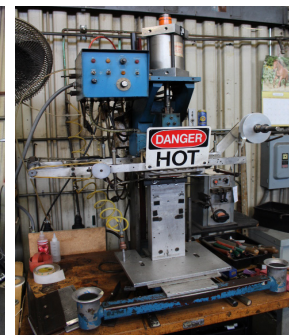

MACHINERY RESOURCES INTERNATIONAL, INC.

info@mriauctions.com | 818.346.7985
Roy Gamityan, Auctioneer

Sale In Conjunction With: