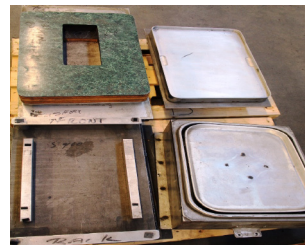

MACHINERY RESOURCES INTERNATIONAL, INC.

info@mriauctions.com | 818.346.7985
Roy Gamityan, Auctioneer

Sale In Conjunction With: